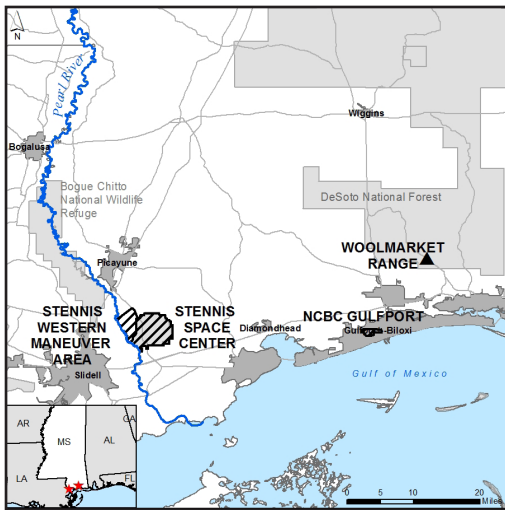

NAVAL CONSTRUCTION BATTALION CENTER GULFPORT WITH STENNIS WESTERN MANEUVER AREA

Naval Construction Battalion Center (NCBC) Gulfport is the industrial complex home of the Atlantic Fleet Seabees, which are the Navy’s construction battalions.

Also associated with NCBC Gulfport is Woolmarket Range, where Seabees can practice rifle and handgun marksmanship. Located some 40 miles east of NCBC Gulfport is one of DOD’s relatively new range areas, the Stennis Western Maneuver Area (WMA). Located adjacent to NASA’s Stennis Space Center, Stennis WMA provides riverine training for Navy Special Forces in a jungle training environment. There is no other live-fire range in similar habitat for Navy Special Forces.