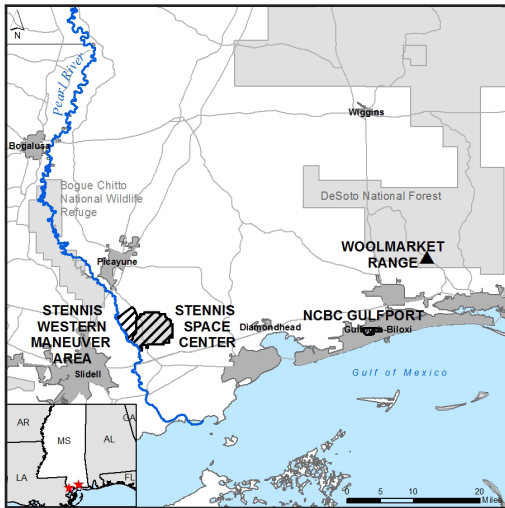

U.S. NAVY :

NCBC GULFPORT : MISSISSIPPI

WITH STENNIS WESTERN MANEUVER AREA

Naval Construction Battalion Center (NCBC) Gulfport is the industrial complex home of the Atlantic Fleet Seabees, which are the Navy’s construction battalions. Also associated with NCBC Gulfport is Woolmarket Range, where Seabees can practice rifle and handgun marksmanship. Located some 40 miles east of NCBC Gulfport is one of DoD’s relatively new range areas, the Stennis Western Maneuver Area (WMA). Located adjacent to NASA’s Stennis Space Center, Stennis WMA provides riverine training for Navy Special Forces in a jungle

training options at Stennis WMA. Meanwhile, at the main installation, buffers will prevent development north of Gulfport in areas subject to noise from engineering and construction training, field exercises, and land navigation activities.