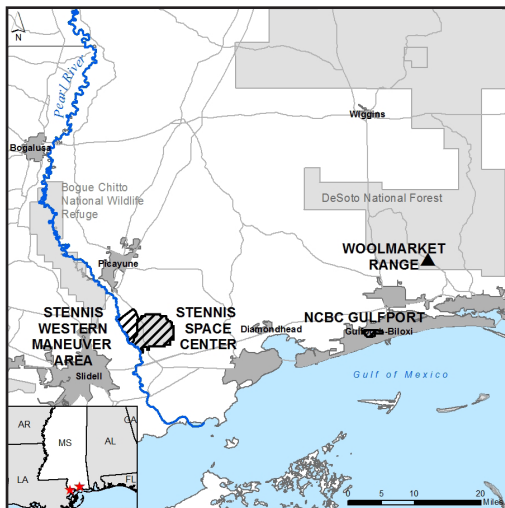

U.S. NAVY :

NCBC GULFPORT : MISSISSIPPI

WITH STENNIS WESTERN MANEUVER AREA

Naval Construction Battalion Center (NCBC) Gulfport is the industrial complex home of the Atlantic Fleet Seabees, which are the Navy’s construction battalions. Also associated with NCBC Gulfport is Woolmarket Range, where Seabees can practice rifle and handgun marksmanship. Located some 40 miles east of NCBC Gulfport is one of DoD’s relatively new range areas, the Stennis Western Maneuver Area (WMA). Located adjacent to NASA’s Stennis Space Center, Stennis WMA provides riverine training for Navy Special Forces in a jungle